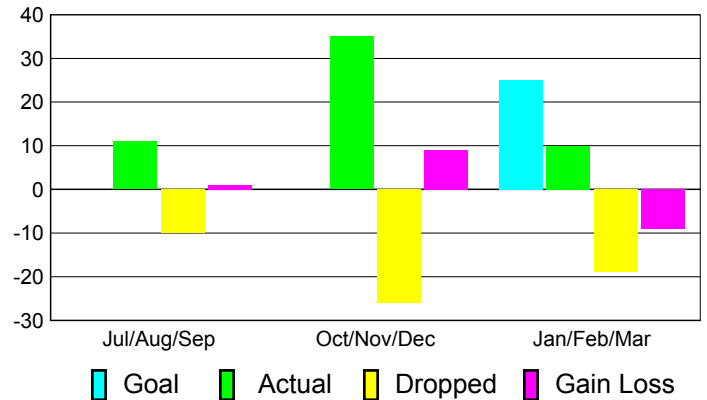

Membership Results 2010-2011

Goal, New, Dropped, Gain/Loss

Comparison of Membership Gain/Loss

Current Year Compared to the Previous Year